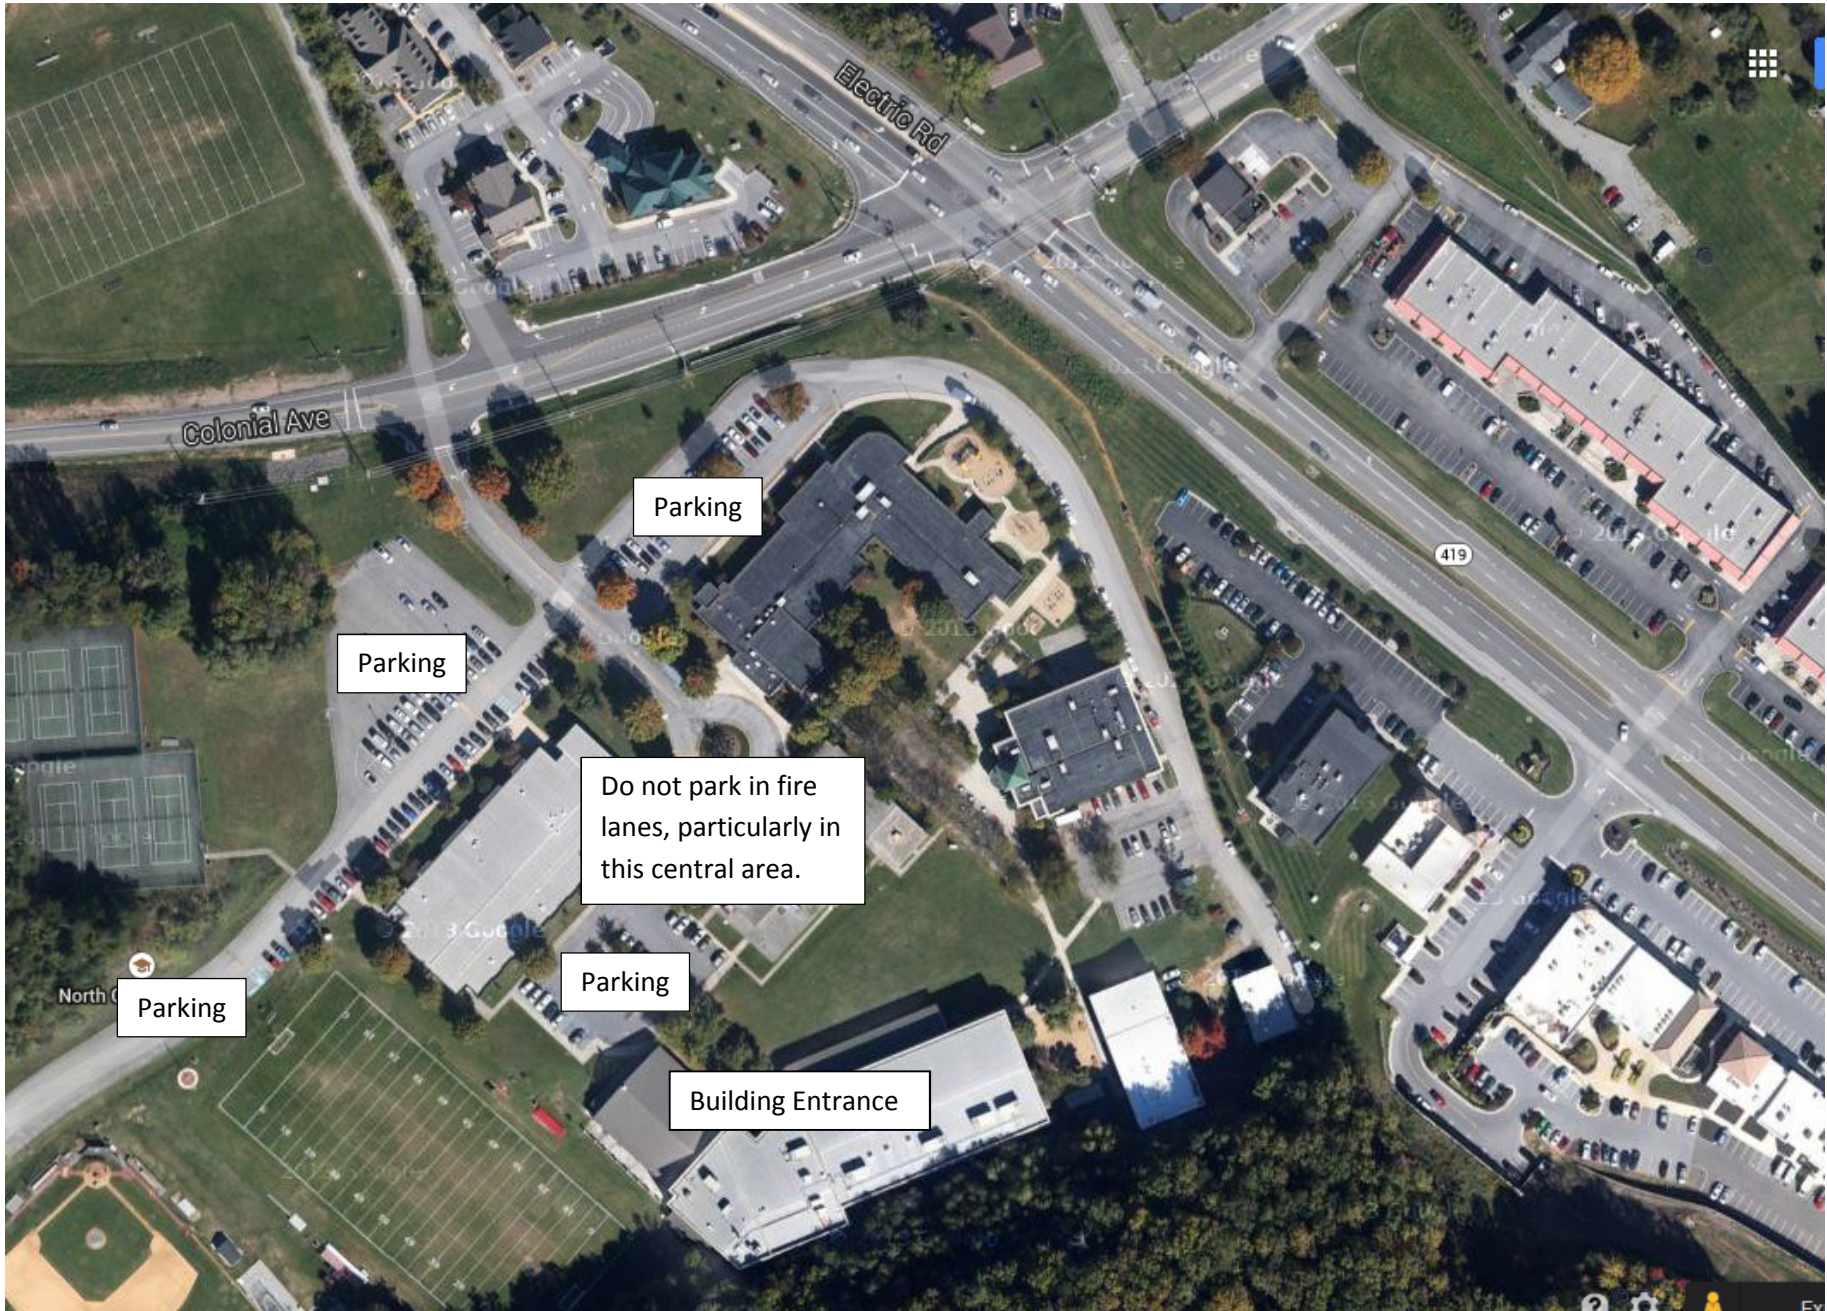

Faith Christian School – 3585 Buck Mountain Road, Roanoke, VA 24018

Carter Athletic Center at North Cross School - 4525 Colonial Avenue, Roanoke, VA 24018

## Directions between the two sites

### ○ Faith Christian School

3585 Buck Mountain Rd, Roanoke, VA 24018

- ↑ 1. Head west on State Rte 679/Buck Mountain Rd toward Eagle Crest Dr  
*i* Continue to follow Buck Mountain Rd  
1.7 mi
- ↘ 2. Turn right onto Starkey Rd  
1.5 mi
- ↶ 3. Turn left onto Electric Rd  
0.9 mi
- ↶ 4. Turn left onto Colonial Ave  
*i* Destination will be on the left  
0.2 mi

### ○ 4292-4302 Colonial Ave

Cave Spring, VA 24018

- ↑ 1. Head northeast  
7 ft
- ↶ 2. Take the 1st left toward Colonial Ave  
223 ft
- ↘ 3. Take the 1st right onto Colonial Ave  
0.1 mi
- ↘ 4. Take the 1st right onto Electric Rd  
0.9 mi
- ↘ 5. Turn right onto Starkey Rd  
0.2 mi
- ↑ 6. Continue straight to stay on Starkey Rd  
1.4 mi
- ↶ 7. Turn left onto Buck Mountain Rd  
*i* Destination will be on the left  
1.8 mi